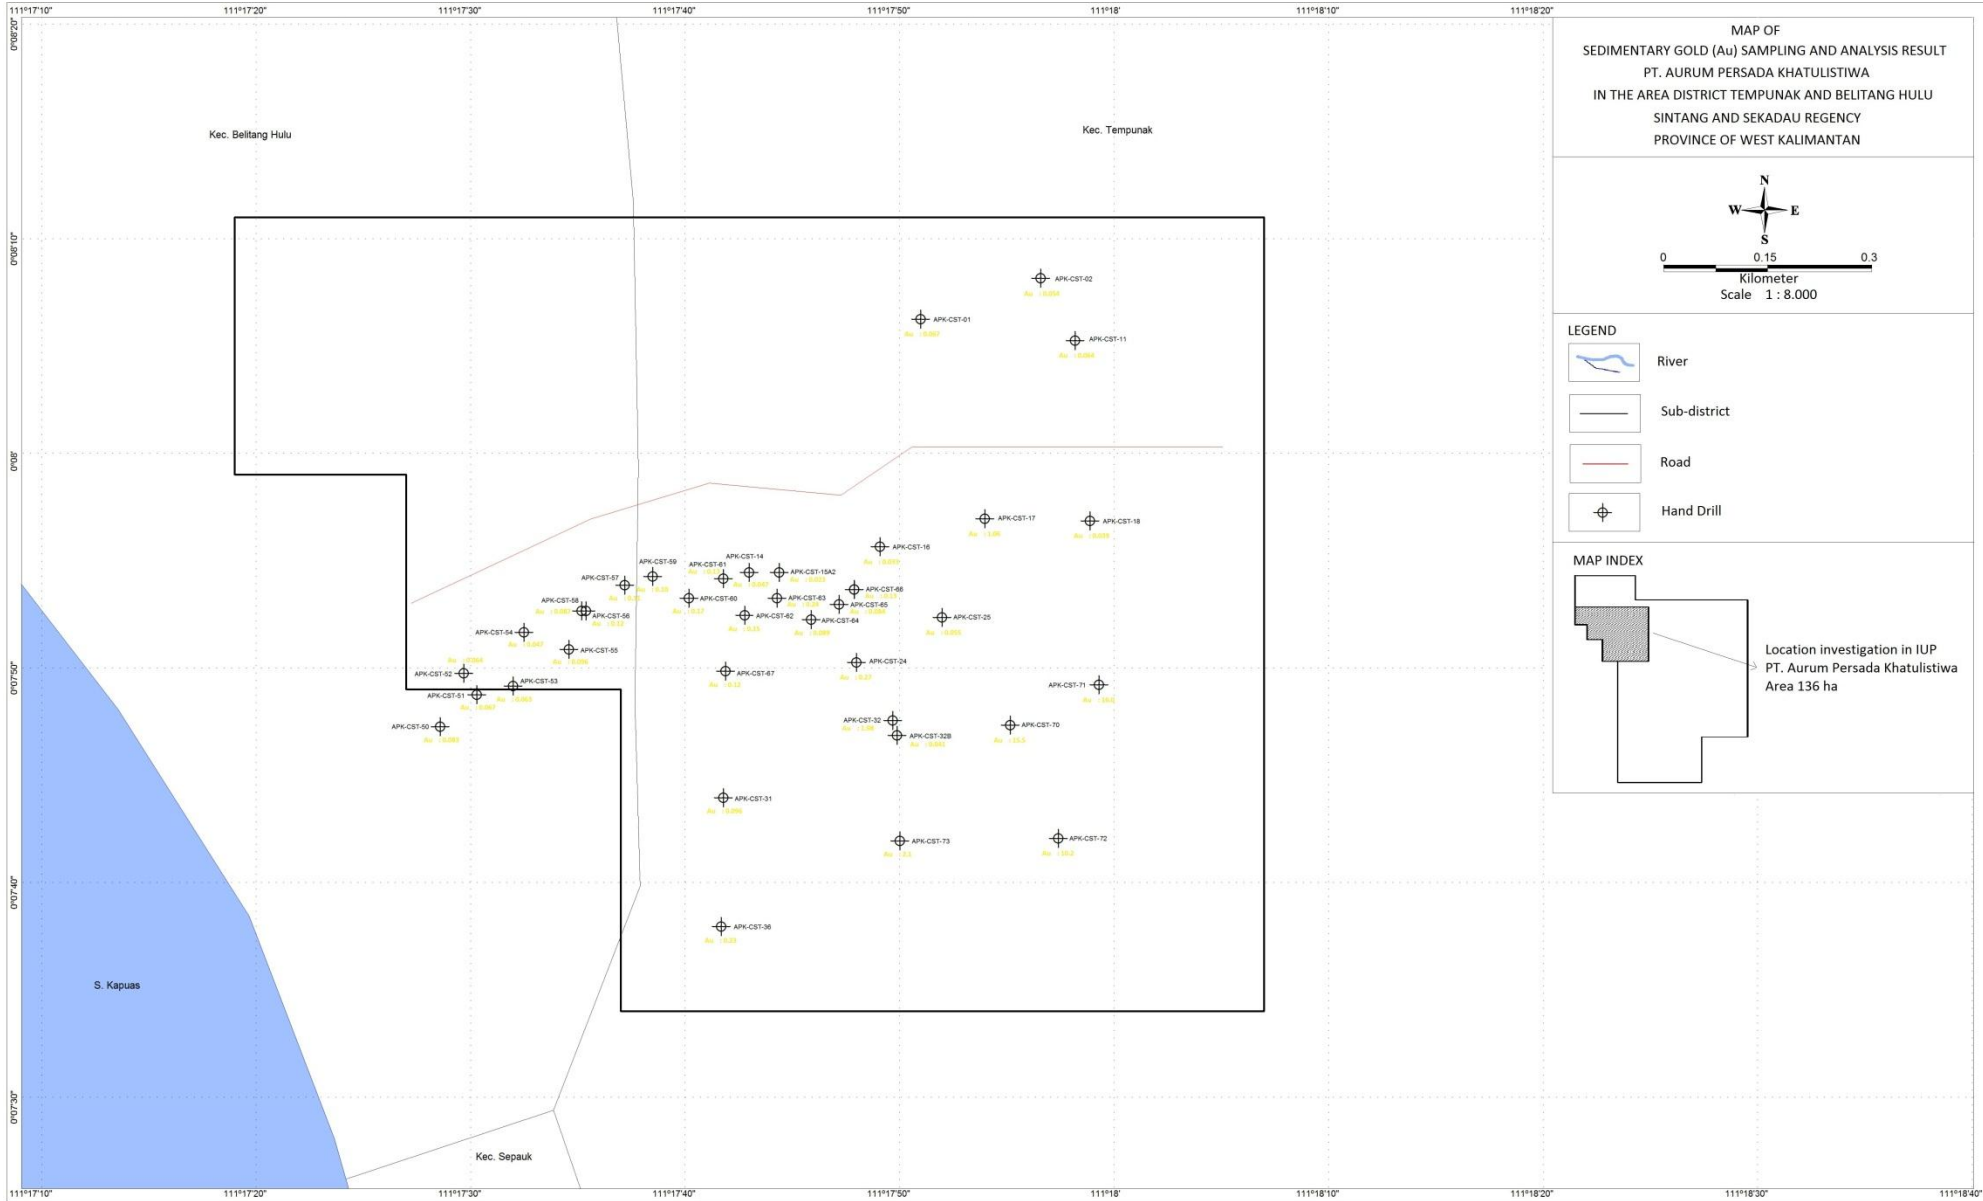

MAP OF  
 SEDIMENTARY ALLUVIAL SAMPLING  
 PT. AURUM PERSADA KHATULISTIWA  
 IN THE AREA DISTRICT TEMPUNAK AND BELITANG HULU  
 SINTANG AND SEKADAU REGENCY  
 PROVINCE OF WEST KALIMANTAN

- LEGEND**
-  River
  -  Sub-district
  -  Road
  -  Hand Drill

MAP OF  
 SEDIMENTARY GOLD (Au) SAMPLING AND ANALYSIS RESULT  
 PT. AURUM PERSADA KHATULISTIWA  
 IN THE AREA DISTRICT TEMPUNAK AND BELITANG HULU  
 SINTANG AND SEKADAU REGENCY  
 PROVINCE OF WEST KALIMANTAN

- LEGEND**
-  River
  -  Sub-district
  -  Road
  -  Hand Drill